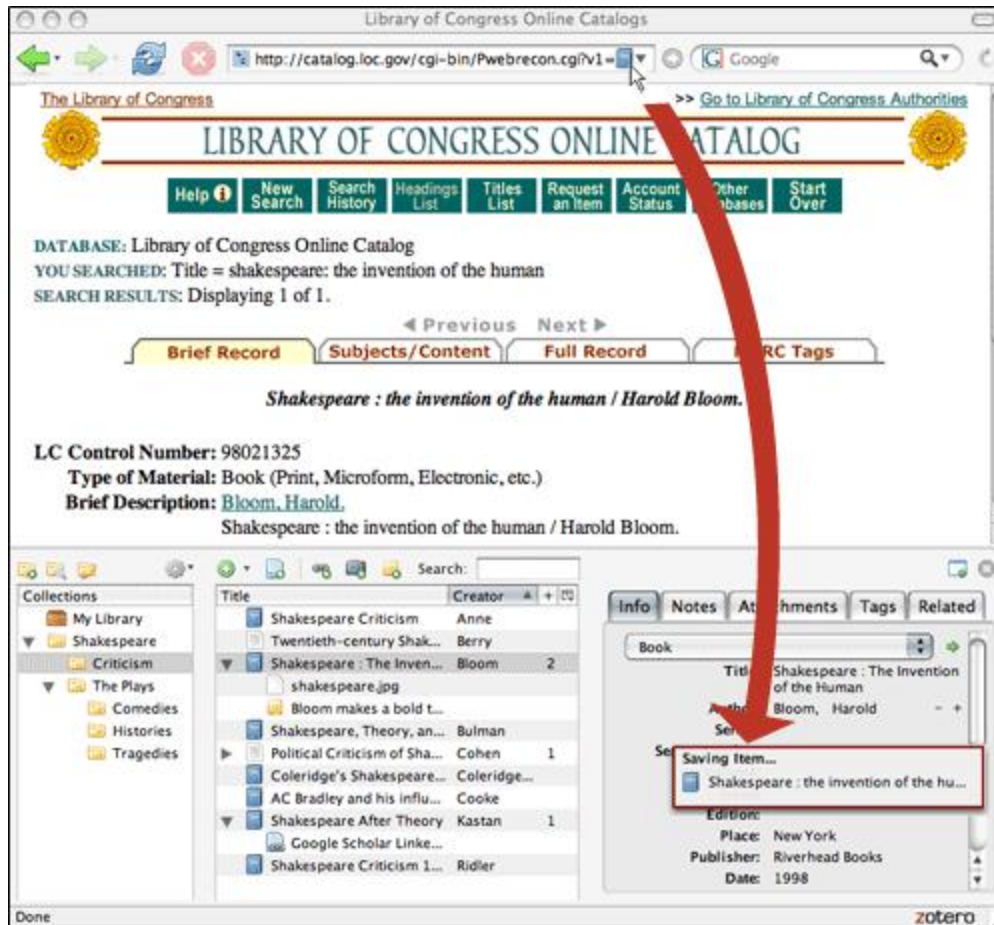

Another Convenient Tool - Zotero

A free, easy-to-use **Firefox extension** to help you **collect, manage, and cite** your research sources. It lives right where you do your work — in the **web browser** itself.